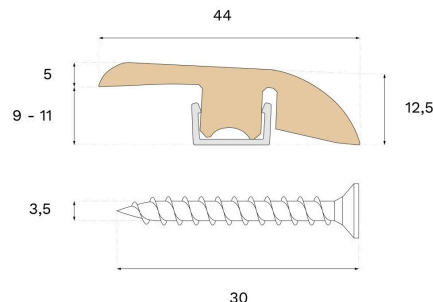

Moulding

REDUCER SHADOW BROWN BRUSHED OAK

Type of wood
Oak

Staining
Shadow Brown

This lacquered Reducer is crafted from spruce and Shadow Brown oak veneer, featuring PEFC certification that ensures responsible forestry. Use the Reducer to transition between areas with varying room or floor levels.

Specification

GENERAL

Type of wood	Oak
Staining	Shadow Brown
Surface finishing	Lacquer

DIMENSIONS

Length	2400 mm
--------	---------

MISC.

Core material	Spruce
Height	12 mm
Depth	44 mm
Origin	Italy
Compatible versions	Woodura Planks 3.0 Brushed Lacquer