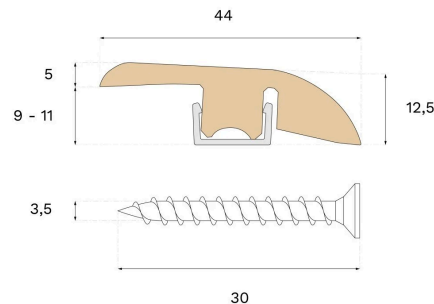

Moulding

REDUCER SHADOW BROWN BRUSHED OAK

Type of wood
Oak

Staining
Shadow Brown

This lacquered Reducer is crafted from spruce and Shadow Brown oak veneer, featuring PEFC certification that ensures responsible forestry. Use the Reducer to transition between areas with varying room or floor levels.

Specification

GENERAL

Type of wood	Oak
Staining	Shadow Brown
Surface finishing	Lacquer

DIMENSIONS

Length	2400 mm
--------	---------

MISC.

Core material	Spruce
Height	12 mm
Depth	44 mm
Origin	Italy
Compatible versions	Woodura Planks 3.0 Brushed Lacquer