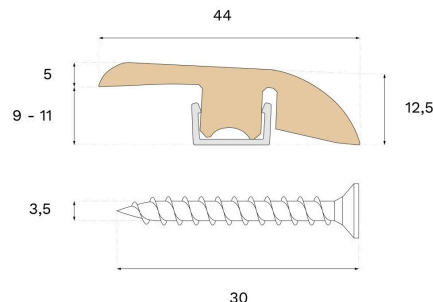

## REDUCER HARD SMOKED OAK

Type of wood  
Oak

Staining  
Hard Smoked

This lacquered Reducer is crafted from spruce and Hard Smoked oak veneer, featuring PEFC certification that ensures responsible forestry. Use the Reducer to transition between areas with varying room or floor levels.

### Specification

#### DIMENSIONS

Length	2400 mm
--------	---------