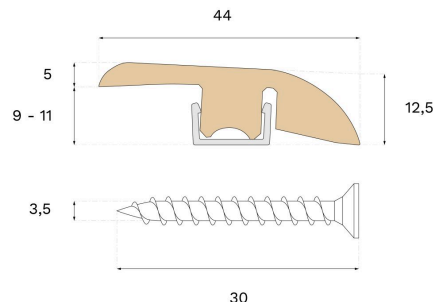

## REDUCER HARD SMOKED OAK

Type of wood  
Oak

Staining  
Hard Smoked

This lacquered Reducer is crafted from spruce and Hard Smoked oak veneer, featuring PEFC certification that ensures responsible forestry. Use the Reducer to transition between areas with varying room or floor levels.

### Specification

#### DIMENSIONS

Length	2400 mm
--------	---------