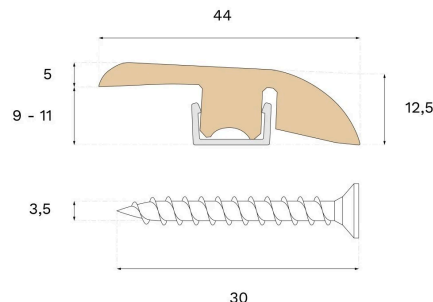

Moulding

REDUCER HARD SMOKED OAK 94 IN

Bjelin oak floors in a Hard Smoked color with a pro matte finish.

Specification

GENERAL

Type of wood	Oak veneer
Staining	Hard Smoked
Stained to match	Hard Smoked
Surface finishing	Smooth
Compatible with	Woodura Planks 3.0

DIMENSIONS

Length (ISO 24337)	94.5 in
Height	12 mm
Depth	44 mm
Depth (ISO 24337)	1.7 in

MISC.

Core material	Spruce
Height	0.5 in
Origin	Italy