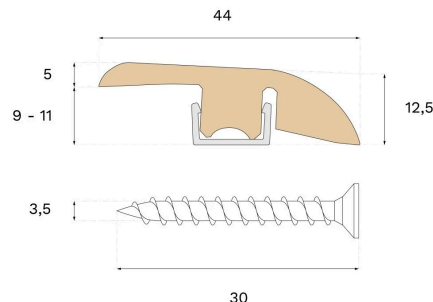

Moulding

REDUCER MISTY WHITE ASH

Type of wood
Ash

Staining
Misty White

This lacquered Reducer is crafted from spruce and Misty White ash veneer, featuring PEFC certification that ensures responsible forestry. Use the Reducer to transition between areas with varying room or floor levels.

Specification

GENERAL

| | |
|-------------------|-------------|
| Type of wood | Ash |
| Staining | Misty White |
| Surface finishing | Lacquer |

DIMENSIONS

| | |
|--------|---------|
| Length | 2400 mm |
|--------|---------|

MISC.

| | |
|---------------------|-------------------------------------|
| Core material | Spruce |
| Height | 12 mm |
| Depth | 44 mm |
| Origin | Italy |
| Compatible versions | Woodura Planks 3.0 Pro Matt Lacquer |