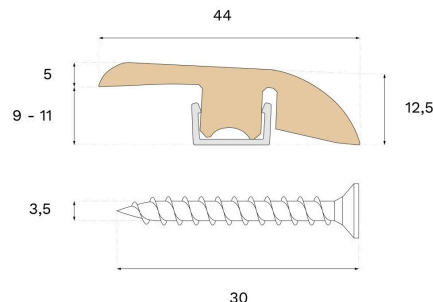

Moulding

REDUCER MISTY WHITE ASH

Type of wood
Ash

Staining
Misty White

This lacquered Reducer is crafted from spruce and Misty White ash veneer, featuring PEFC certification that ensures responsible forestry. Use the Reducer to transition between areas with varying room or floor levels.

Specification

GENERAL

Type of wood	Ash
Staining	Misty White
Surface finishing	Lacquer

DIMENSIONS

Length	2400 mm
--------	---------

MISC.

Core material	Spruce
Height	12 mm
Depth	44 mm
Origin	Italy
Compatible versions	Woodura Planks 3.0 Pro Matt Lacquer