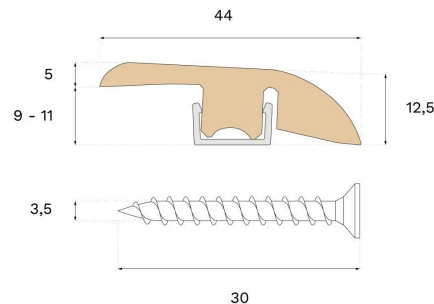

Moulding

REDUCER MISTY WHITE ASH 94 IN

Type of wood
Ash

Bjelin ash floors in a Misty White color with a pro matte finish.

Specification

GENERAL

Type of wood	Ash
Staining	Misty White
Surface finishing	Smooth
Compatible with	Woodura Planks 3.0

DIMENSIONS

Length (ISO 24337)	94.5 in
Height	12 mm
Depth	44 mm
Depth (ISO 24337)	1.7 in

MISC.

Core material	Spruce
Height	0.5 in
Origin	Italy