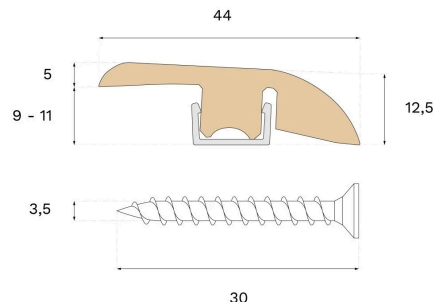

Moulding

REDUCER POWDER WHITE ASH

Type of wood
Ash

Staining
Powder White

This lacquered Reducer is crafted from spruce and Powder White ash veneer, featuring PEFC certification that ensures responsible forestry. Use the Reducer to transition between areas with varying room or floor levels.

Specification

GENERAL

Type of wood	Ash
Staining	Powder White
Surface finishing	Lacquer

DIMENSIONS

Length	2400 mm
--------	---------

MISC.

Core material	Spruce
Height	12 mm
Depth	44 mm
Origin	Italy
Compatible versions	Woodura Planks 3.0 Pro Matt Lacquer