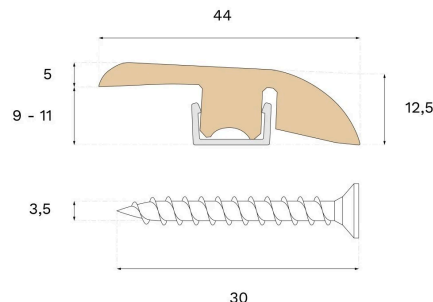

Moulding

REDUCER POWDER WHITE ASH 94 IN

Bjelin ash floors in a Powder White color with a pro matte finish.

Specification

GENERAL

Type of wood	Ash veneer
Staining	Powder White
Stained to match	Powder White Ash Pro Matt Lacquer
Surface finishing	Smooth
Compatible with	Woodura Planks 3.0

DIMENSIONS

Length (ISO 24337)	94.5 in
Height	12 mm
Depth	44 mm
Depth (ISO 24337)	1.7 in

MISC.

Core material	Spruce
Height	0.5 in
Origin	Italy