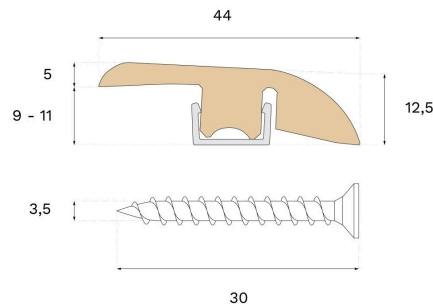

Moulding

REDUCER EARTH GREY ASH

Type of wood
Ash

Staining
Earth Grey

This lacquered Reducer is crafted from spruce and Earth Grey ash veneer, featuring PEFC certification that ensures responsible forestry. Use the Reducer to transition between areas with varying room or floor levels.

Specification

GENERAL

Type of wood	Ash
Staining	Earth Grey
Surface finishing	Lacquer

DIMENSIONS

Length	2400 mm
--------	---------

MISC.

Core material	Spruce
Height	12 mm
Depth	44 mm
Origin	Italy
Compatible versions	Woodura Planks 3.0 Pro Matt Lacquer