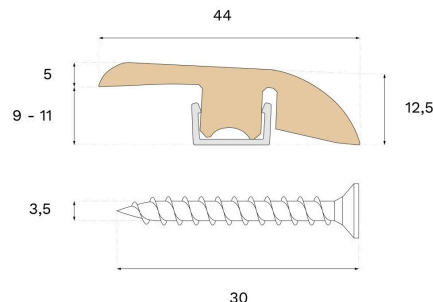

Moulding

REDUCER EARTH GREY ASH

Type of wood
Ash

Staining
Earth Grey

This lacquered Reducer is crafted from spruce and Earth Grey ash veneer, featuring PEFC certification that ensures responsible forestry. Use the Reducer to transition between areas with varying room or floor levels.

Specification

GENERAL

Type of wood	Ash
Staining	Earth Grey
Surface finishing	Lacquer

DIMENSIONS

Length	2400 mm
--------	---------

MISC.

Core material	Spruce
Height	12 mm
Depth	44 mm
Origin	Italy
Compatible versions	Woodura Planks 3.0 Pro Matt Lacquer