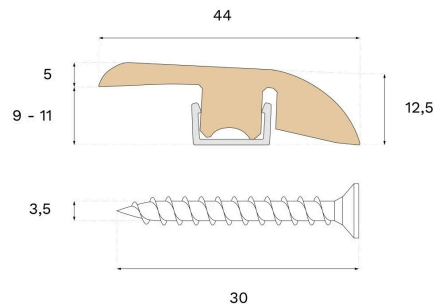

Moulding

REDUCER EARTH GREY ASH 94 IN

Type of wood
Ash

Bjelin ash floors in an Earth Grey color with a pro matte finish.

Specification

GENERAL

Type of wood	Ash
Staining	Earth Grey
Stained to match	Earth Grey
Surface finishing	Smooth
Compatible with	Woodura Planks 3.0

DIMENSIONS

Length (ISO 24337)	94.5 in
Height	12 mm
Depth	44 mm
Depth (ISO 24337)	1.7 in

MISC.

Core material	Spruce
Height	0.5 in
Origin	Italy