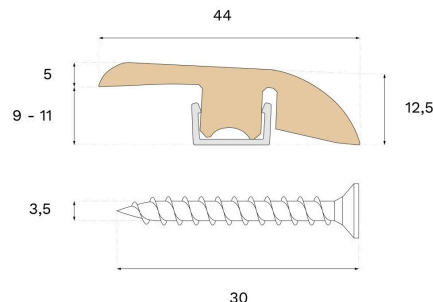

Moulding

REDUCER GRANITE OAK

Type of wood
Oak

Staining
Contrast Granite

This lacquered Reducer is crafted from spruce and Granite oak veneer, featuring PEFC certification that ensures responsible forestry. Use the Reducer to transition between areas with varying room or floor levels.

Specification

GENERAL

Type of wood	Oak
Staining	Contrast Granite
Surface finishing	Lacquer

DIMENSIONS

Length	2400 mm
--------	---------

MISC.

Core material	Spruce
Height	12 mm
Depth	44 mm
Origin	Italy
Compatible versions	Woodura Planks 3.0 Pro Matt Lacquer