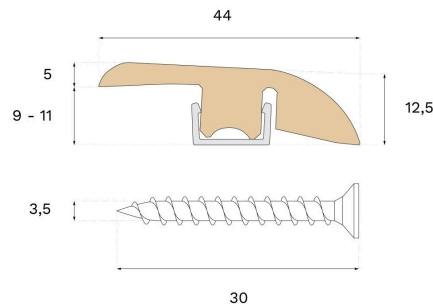

Moulding

REDUCER GRANITE OAK

Type of wood
Oak

Staining
Contrast Granite

This lacquered Reducer is crafted from spruce and Granite oak veneer, featuring PEFC certification that ensures responsible forestry. Use the Reducer to transition between areas with varying room or floor levels.

Specification

GENERAL

Type of wood	Oak
Staining	Contrast Granite
Surface finishing	Lacquer

DIMENSIONS

Length	2400 mm
--------	---------

MISC.

Core material	Spruce
Height	12 mm
Depth	44 mm
Origin	Italy
Compatible versions	Woodura Planks 3.0 Pro Matt Lacquer