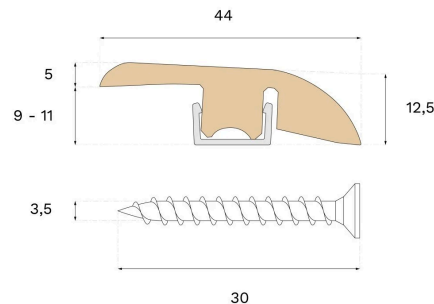

Moulding

REDUCER GRANITE OAK 94 IN

Bjelin oak floors in a Granite color with a pro matte finish.

Specification

GENERAL

Type of wood	Oak veneer
Staining	Contrast Granite
Stained to match	Granite
Surface finishing	Smooth
Compatible with	Woodura Planks 3.0

DIMENSIONS

Length (ISO 24337)	94.5 in
Height	12 mm
Depth	44 mm
Depth (ISO 24337)	1.7 in

MISC.

Core material	Spruce
Height	0.5 in
Origin	Italy