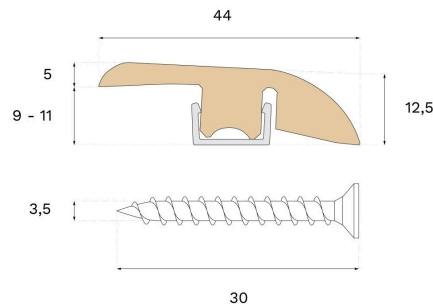

Moulding

REDUCER IVORY OAK

Type of wood
Oak

Staining
Contrast Ivory

This lacquered Reducer is crafted from spruce and Ivory oak veneer, featuring PEFC certification that ensures responsible forestry. Use the Reducer to transition between areas with varying room or floor levels.

Specification

GENERAL

Type of wood	Oak
Staining	Contrast Ivory
Surface finishing	Lacquer

DIMENSIONS

Length	2400 mm
--------	---------

MISC.

Core material	Spruce
Height	12 mm
Depth	44 mm
Origin	Italy
Compatible versions	Woodura Planks 3.0 Pro Matt Lacquer