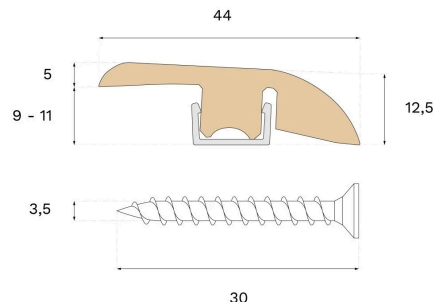

## REDUCER IVORY OAK

Type of wood  
Oak

Staining  
Contrast Ivory

This lacquered Reducer is crafted from spruce and Ivory oak veneer, featuring PEFC certification that ensures responsible forestry. Use the Reducer to transition between areas with varying room or floor levels.

### Specification

#### DIMENSIONS

Length	2400 mm
--------	---------