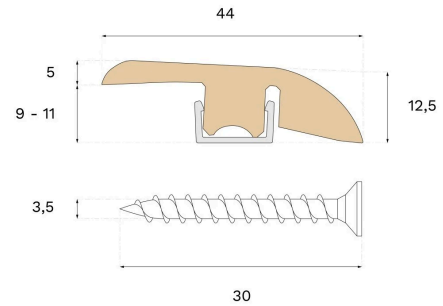

Moulding

REDUCER IVORY OAK 94 IN

Bjelin oak floors in an Ivory color with a pro matte finish.

Specification

GENERAL

Type of wood	Oak veneer
Staining	Contrast Ivory
Stained to match	Ivory
Surface finishing	Smooth
Compatible with	Woodura Planks 3.0

DIMENSIONS

Length (ISO 24337)	94.5 in
Height	12 mm
Depth	44 mm
Depth (ISO 24337)	1.7 in

MISC.

Core material	Spruce
Height	0.5 in
Origin	Italy