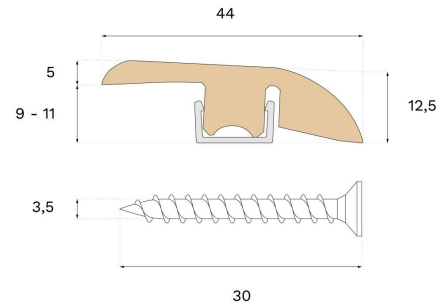

Moulding

REDUCER SILVER OAK

Type of wood
Oak

Staining
Contrast Silver

This lacquered Reducer is crafted from spruce and Silver oak veneer, featuring PEFC certification that ensures responsible forestry. Use the Reducer to transition between areas with varying room or floor levels.

Specification

GENERAL

Type of wood	Oak
Staining	Contrast Silver
Surface finishing	Lacquer

DIMENSIONS

Length	2400 mm
--------	---------

MISC.

Core material	Spruce
Height	12 mm
Depth	44 mm
Origin	Italy
Compatible versions	Woodura Planks 3.0 Pro Matt Lacquer