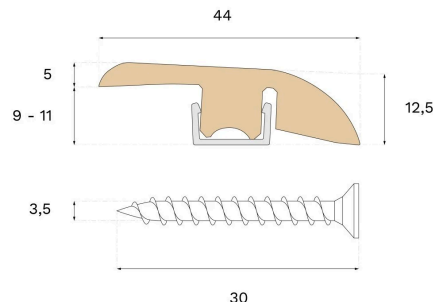

Moulding

REDUCER SILVER OAK

Type of wood
Oak

Staining
Contrast Silver

This lacquered Reducer is crafted from spruce and Silver oak veneer, featuring PEFC certification that ensures responsible forestry. Use the Reducer to transition between areas with varying room or floor levels.

Specification

GENERAL

Type of wood	Oak
Staining	Contrast Silver
Surface finishing	Lacquer

DIMENSIONS

Length	2400 mm
--------	---------

MISC.

Core material	Spruce
Height	12 mm
Depth	44 mm
Origin	Italy
Compatible versions	Woodura Planks 3.0 Pro Matt Lacquer