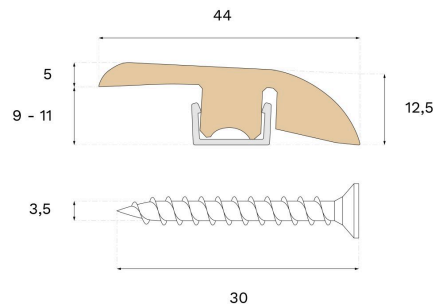

Moulding

REDUCER SILVER OAK 94 IN

Bjelin oak floors in a Silver color with a pro matte finish.

Specification

GENERAL

Type of wood	Oak veneer
Staining	Contrast Silver
Stained to match	Silver
Surface finishing	Smooth
Compatible with	Woodura Planks 3.0

DIMENSIONS

Length (ISO 24337)	94.5 in
Height	12 mm
Depth	44 mm
Depth (ISO 24337)	1.7 in

MISC.

Core material	Spruce
Height	0.5 in
Origin	Italy