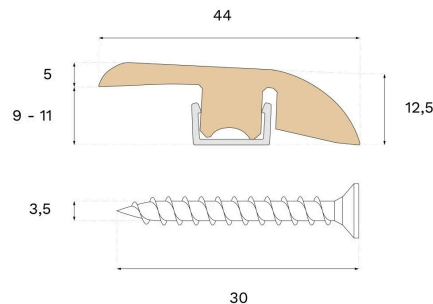

Moulding

REDUCER VAPOR OAK 94 IN

Bjelin oak floors in a Vapor color with a pro matte finish.

Specification

GENERAL

Type of wood	Oak veneer
Staining	Contrast Vapor
Stained to match	Vapor
Surface finishing	Smooth
Compatible with	Woodura Planks 3.0

DIMENSIONS

Length (ISO 24337)	94.5 in
Height	12 mm
Depth	44 mm
Depth (ISO 24337)	1.7 in

MISC.

Core material	Spruce
Height	0.5 in
Origin	Italy