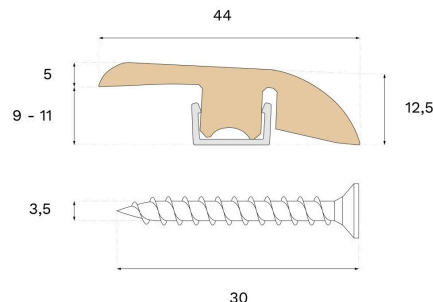

Moulding

REDUCER DESERT OAK

Type of wood
Oak

Staining
Contrast Desert

This lacquered Reducer is crafted from spruce and Desert oak veneer, featuring PEFC certification that ensures responsible forestry. Use the Reducer to transition between areas with varying room or floor levels.

Specification

GENERAL

Type of wood	Oak
Staining	Contrast Desert
Surface finishing	Lacquer

DIMENSIONS

Length	2400 mm
--------	---------

MISC.

Core material	Spruce
Height	12 mm
Depth	44 mm
Origin	Italy
Compatible versions	Woodura Planks 3.0 Pro Matt Lacquer