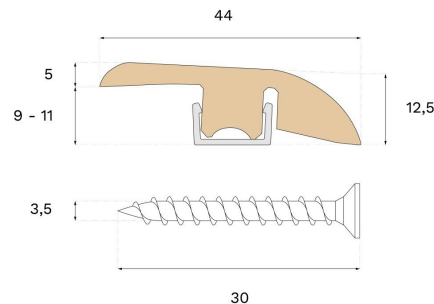

Moulding

REDUCER DESERT OAK 94 IN

Bjelin oak floors in a Desert color with a pro matte finish.

Specification

GENERAL

Type of wood	Oak veneer
Staining	Contrast Desert
Stained to match	Desert
Surface finishing	Smooth
Compatible with	Woodura Planks 3.0

DIMENSIONS

Length (ISO 24337)	94.5 in
Height	12 mm
Depth	44 mm
Depth (ISO 24337)	1.7 in

MISC.

Core material	Spruce
Height	0.5 in
Origin	Italy