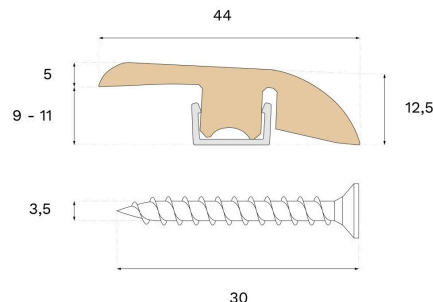

## REDUCER HONEY OAK

Type of wood  
Oak

Staining  
Honey

This lacquered Reducer is crafted from spruce and Honey oak veneer, featuring PEFC certification that ensures responsible forestry. Use the Reducer to transition between areas with varying room or floor levels.

### Specification

#### DIMENSIONS

Length	2400 mm
--------	---------