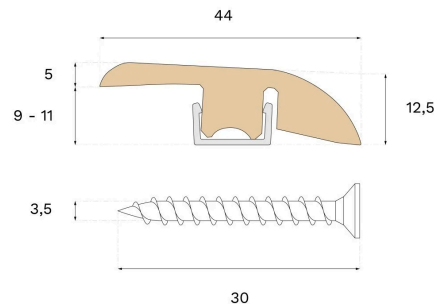

Moulding

REDUCER HONEY OAK 94 IN

Bjelin oak floors in a Honey color with a pro matte finish

Specification

GENERAL

Type of wood	Oak veneer
Staining	Honey
Stained to match	Honey
Surface finishing	Smooth
Compatible with	Woodura Planks 3.0

DIMENSIONS

Length (ISO 24337)	94.5 in
Height	12 mm
Depth	44 mm
Depth (ISO 24337)	1.7 in

MISC.

Core material	Spruce
Height	0.5 in
Origin	Italy