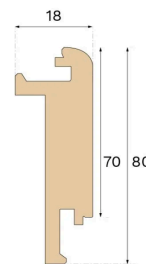

Stair nosing

STAIR NOSE CLOSED STAIRCASE NATURAL OAK 1000 MM

Type of wood
Oak

Staining
Natural

Bjelin's stair nosing enhances the aesthetic appeal of your staircase. For an easy installation, utilise the pre-existing groove on the plank and glue the stair nosing strip in place.

Specification

GENERAL

Type of wood	Oak
Staining	Natural
Surface finishing	Pro matt lacquer

DIMENSIONS

Length	1000 mm
--------	---------

CLASSIFICATION AND SAFETY

FSC	FSC 100% (SA-COC-001149)
-----	--------------------------

MISC.

Height	80 mm
Depth	18 mm
Compatible versions	Woodura Planks 3.0 (XL, XXL)

Bjelin Sweden AB | bjelin.com | support@bjelin.se | +46-771-101099

Copyright 2025 Bjelin Sweden AB. Weights and dimensions may have minor variations depending on external circumstances. Bjelin reserves the right to deviate from the weight and dimensions in this technical data sheet. Technologies mentioned may be subject to patent protection and invented by Välinge Innovation AB (www.valinge.se/patents). Use of trademarks herein owned by Bjelin Sweden AB or Välinge Innovation AB is under license.