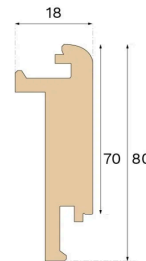

Stair nosing

STAIR NOSE CLOSED STAIRCASE NATURAL OAK 1000 MM

Type of wood
Oak

Staining
Natural

Bjelin's stair nosing enhances the aesthetic appeal of your staircase. For an easy installation, utilise the pre-existing groove on the plank and glue the stair nosing strip in place.

Specification

GENERAL

Type of wood	Oak
Staining	Natural
Surface finishing	Pro matt lacquer

DIMENSIONS

Length	1000 mm
--------	---------

CLASSIFICATION AND SAFETY

FSC	FSC 100% (SA-COC-001149)
-----	--------------------------

MISC.

Height	80 mm
Depth	18 mm
Compatible versions	Woodura Planks 3.0 (XL, XXL)

Bjelin bjelin.com uk-sales@bjelin.com

Copyright 2025 Bjelin Sweden AB. Weights and dimensions may have minor variations depending on external circumstances. Bjelin reserves the right to deviate from the weight and dimensions in this technical data sheet. Technologies mentioned may be subject to patent protection and invented by Välinge Innovation AB (www.valinge.se/patents). Use of trademarks herein owned by Bjelin Sweden AB or Välinge Innovation AB is under license.