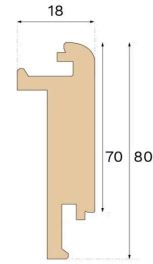

Specification

GENERAL

Type of wood	Oak
Staining	Misty White
Surface finishing	Pro matt lacquer

DIMENSIONS

Length	1000 mm
--------	---------

CLASSIFICATION AND SAFETY

FSC	FSC 100% (SA-COC-001149)
-----	--------------------------

MISC.

Height	80 mm
Depth	18 mm
Compatible versions	Woodura Planks 3.0 (XL, XXL)

Bjelin Sweden AB | bjelin.com | support@bjelin.se | +46-771-101099

Copyright 2025 Bjelin Sweden AB. Weights and dimensions may have minor variations depending on external circumstances. Bjelin reserves the right to deviate from the weight and dimensions in this technical data sheet. Technologies mentioned may be subject to patent protection and invented by Välinge Innovation AB (www.valinge.se/patents). Use of trademarks herein owned by Bjelin Sweden AB or Välinge Innovation AB is under license.