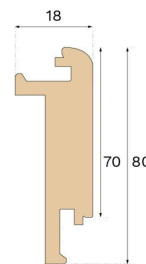

Stair nosing

STAIR NOSE CLOSED STAIRCASE MISTY WHITE OAK 1000 MM

Type of wood
Oak

Staining
Misty White

Bjelin's stair nosing enhances the aesthetic appeal of your staircase. For an easy installation, utilise the pre-existing groove on the plank and glue the stair nosing strip in place.

Specification

GENERAL

Type of wood	Oak
Staining	Misty White
Surface finishing	Pro matt lacquer

DIMENSIONS

Length	1000 mm
--------	---------

CLASSIFICATION AND SAFETY

FSC	FSC 100% (SA-COC-001149)
-----	--------------------------

MISC.

Height	80 mm
Depth	18 mm
Compatible versions	Woodura Planks 3.0 (XL, XXL)

Bjelin bjelin.com uk-sales@bjelin.com

Copyright 2025 Bjelin Sweden AB. Weights and dimensions may have minor variations depending on external circumstances. Bjelin reserves the right to deviate from the weight and dimensions in this technical data sheet. Technologies mentioned may be subject to patent protection and invented by Vålinge Innovation AB (www.valinge.se/patents). Use of trademarks herein owned by Bjelin Sweden AB or Vålinge Innovation AB is under license.