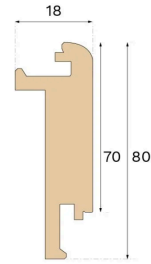

Stair nosing

STAIR NOSE CLOSED STAIRCASE POWDER WHITE 1000 MM

Type of wood
Oak

Staining
Powder White

Bjelin's stair nosing enhances the aesthetic appeal of your staircase. For an easy installation, utilise the pre-existing groove on the plank and glue the stair nosing strip in place.

Specification

GENERAL

Type of wood	Oak
Staining	Powder White
Surface finishing	Pro matt lacquer

DIMENSIONS

Length	1000 mm
--------	---------

CLASSIFICATION AND SAFETY

FSC	FSC 100% (FSC-C140725)
-----	------------------------

MISC.

Height	80 mm
Depth	18 mm
Compatible versions	Woodura Planks 3.0 (XL, XXL)