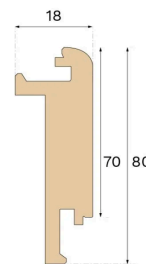

Stair nosing

STAIR NOSE CLOSED STAIRCASE EARTH GREY 1000 MM

Type of wood
Oak

Staining
Earth Grey

Bjelin's stair nosing enhances the aesthetic appeal of your staircase. For an easy installation, utilise the pre-existing groove on the plank and glue the stair nosing strip in place.

Specification

GENERAL

Type of wood	Oak
Staining	Earth Grey
Surface finishing	Pro matt lacquer

DIMENSIONS

Length	1000 mm
--------	---------

CLASSIFICATION AND SAFETY

FSC	FSC 100% (SA-COC-001149)
-----	--------------------------

MISC.

Height	80 mm
Depth	18 mm
Compatible versions	Woodura Planks 3.0 (XL, XXL)

Bjelin Sweden AB | bjelin.com | support@bjelin.se | +46-771-101099

Copyright 2025 Bjelin Sweden AB. Weights and dimensions may have minor variations depending on external circumstances. Bjelin reserves the right to deviate from the weight and dimensions in this technical data sheet. Technologies mentioned may be subject to patent protection and invented by Välinge Innovation AB (www.valinge.se/patents). Use of trademarks herein owned by Bjelin Sweden AB or Välinge Innovation AB is under license.