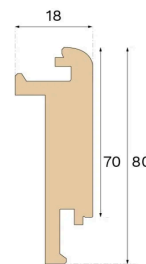

Stair nosing

STAIR NOSE CLOSED STAIRCASE EARTH GREY 1000 MM

Type of wood
Oak

Staining
Earth Grey

Bjelin's stair nosing enhances the aesthetic appeal of your staircase. For an easy installation, utilise the pre-existing groove on the plank and glue the stair nosing strip in place.

Specification

GENERAL

Type of wood	Oak
Staining	Earth Grey
Surface finishing	Pro matt lacquer

DIMENSIONS

Length	1000 mm
--------	---------

CLASSIFICATION AND SAFETY

FSC	FSC 100% (SA-COC-001149)
-----	--------------------------

MISC.

Height	80 mm
Depth	18 mm
Compatible versions	Woodura Planks 3.0 (XL, XXL)

Bjelin bjelin.com uk-sales@bjelin.com

Copyright 2025 Bjelin Sweden AB. Weights and dimensions may have minor variations depending on external circumstances. Bjelin reserves the right to deviate from the weight and dimensions in this technical data sheet. Technologies mentioned may be subject to patent protection and invented by Välinge Innovation AB (www.valinge.se/patents). Use of trademarks herein owned by Bjelin Sweden AB or Välinge Innovation AB is under license.