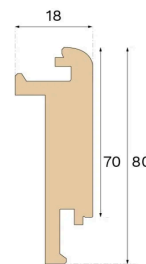

Stair nosing

STAIR NOSE CLOSED STAIRCASE TERRA BROWN 1000 MM

Type of wood
Oak

Staining
Terra Brown

Bjelin's stair nosing enhances the aesthetic appeal of your staircase. For an easy installation, utilise the pre-existing groove on the plank and glue the stair nosing strip in place.

Specification

GENERAL

Type of wood	Oak
Staining	Terra Brown
Surface finishing	Pro matt lacquer

DIMENSIONS

Length	1000 mm
--------	---------

CLASSIFICATION AND SAFETY

FSC	FSC 100% (SA-COC-001149)
-----	--------------------------

MISC.

Height	80 mm
Depth	18 mm
Compatible versions	Woodura Planks 3.0 (XL, XXL)

Bjelin bjelin.com uk-sales@bjelin.com

Copyright 2025 Bjelin Sweden AB. Weights and dimensions may have minor variations depending on external circumstances. Bjelin reserves the right to deviate from the weight and dimensions in this technical data sheet. Technologies mentioned may be subject to patent protection and invented by Välinge Innovation AB (www.valinge.se/patents). Use of trademarks herein owned by Bjelin Sweden AB or Välinge Innovation AB is under license.