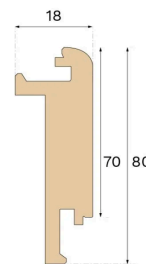

Stair nosing

STAIR NOSE CLOSED STAIRCASE MINERAL GREY OAK 1000 MM

Type of wood
Oak

Staining
Mineral Grey

Bjelin's stair nosing enhances the aesthetic appeal of your staircase. For an easy installation, utilise the pre-existing groove on the plank and glue the stair nosing strip in place.

Specification

GENERAL

| | |
|-------------------|------------------|
| Type of wood | Oak |
| Staining | Mineral Grey |
| Surface finishing | Pro matt lacquer |

DIMENSIONS

| | |
|--------|---------|
| Length | 1000 mm |
|--------|---------|

CLASSIFICATION AND SAFETY

| | |
|-----|--------------------------|
| FSC | FSC 100% (SA-COC-001149) |
|-----|--------------------------|

MISC.

| | |
|---------------------|------------------------------|
| Height | 80 mm |
| Depth | 18 mm |
| Compatible versions | Woodura Planks 3.0 (XL, XXL) |