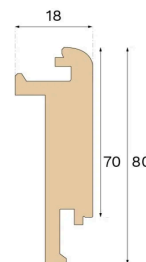

Stair nosing

STAIR NOSE CLOSED STAIRCASE MINERAL GREY OAK 1000 MM

Type of wood
Oak

Staining
Mineral Grey

Bjelin's stair nosing enhances the aesthetic appeal of your staircase. For an easy installation, utilise the pre-existing groove on the plank and glue the stair nosing strip in place.

Specification

GENERAL

Type of wood	Oak
Staining	Mineral Grey
Surface finishing	Pro matt lacquer

DIMENSIONS

Length	1000 mm
--------	---------

CLASSIFICATION AND SAFETY

FSC	FSC 100% (SA-COC-001149)
-----	--------------------------

MISC.

Height	80 mm
Depth	18 mm
Compatible versions	Woodura Planks 3.0 (XL, XXL)

Bjelin bjelin.com uk-sales@bjelin.com

Copyright 2025 Bjelin Sweden AB. Weights and dimensions may have minor variations depending on external circumstances. Bjelin reserves the right to deviate from the weight and dimensions in this technical data sheet. Technologies mentioned may be subject to patent protection and invented by Välinge Innovation AB (www.valinge.se/patents). Use of trademarks herein owned by Bjelin Sweden AB or Välinge Innovation AB is under license.