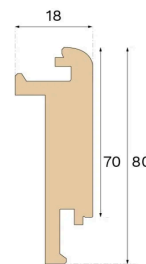

Stair nosing

STAIR NOSE CLOSED STAIRCASE HARD SMOKED OAK 1000 MM

Type of wood
Oak

Staining
Hard Smoked

Bjelin's stair nosing enhances the aesthetic appeal of your staircase. For an easy installation, utilise the pre-existing groove on the plank and glue the stair nosing strip in place.

Specification

GENERAL

Type of wood	Oak
Staining	Hard Smoked
Surface finishing	Pro matt lacquer

DIMENSIONS

Length	1000 mm
--------	---------

CLASSIFICATION AND SAFETY

FSC	FSC 100% (SA-COC-001149)
-----	--------------------------

MISC.

Height	80 mm
Depth	18 mm
Compatible versions	Woodura Planks 3.0 (XL, XXL)

Bjelin Sweden AB | bjelin.com | support@bjelin.se | +46-771-101099

Copyright 2025 Bjelin Sweden AB. Weights and dimensions may have minor variations depending on external circumstances. Bjelin reserves the right to deviate from the weight and dimensions in this technical data sheet. Technologies mentioned may be subject to patent protection and invented by Välinge Innovation AB (www.valinge.se/patents). Use of trademarks herein owned by Bjelin Sweden AB or Välinge Innovation AB is under license.