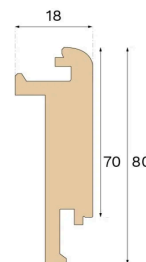

Stair nosing

STAIR NOSE CLOSED STAIRCASE HARD SMOKED OAK 1000 MM

Type of wood
Oak

Staining
Hard Smoked

Bjelin's stair nosing enhances the aesthetic appeal of your staircase. For an easy installation, utilise the pre-existing groove on the plank and glue the stair nosing strip in place.

Specification

GENERAL

Type of wood	Oak
Staining	Hard Smoked
Surface finishing	Pro matt lacquer

DIMENSIONS

Length	1000 mm
--------	---------

CLASSIFICATION AND SAFETY

FSC	FSC 100% (SA-COC-001149)
-----	--------------------------

MISC.

Height	80 mm
Depth	18 mm
Compatible versions	Woodura Planks 3.0 (XL, XXL)

Bjelin bjelin.com uk-sales@bjelin.com

Copyright 2025 Bjelin Sweden AB. Weights and dimensions may have minor variations depending on external circumstances. Bjelin reserves the right to deviate from the weight and dimensions in this technical data sheet. Technologies mentioned may be subject to patent protection and invented by Vålinge Innovation AB (www.valinge.se/patents). Use of trademarks herein owned by Bjelin Sweden AB or Vålinge Innovation AB is under license.