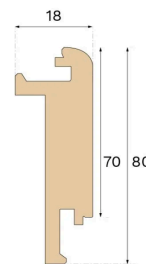

Stair nosing

STAIR NOSE CLOSED STAIRCASE HONEY OAK 1000 MM

Type of wood
Oak

Staining
Honey

Bjelin's stair nosing enhances the aesthetic appeal of your staircase. For an easy installation, utilise the pre-existing groove on the plank and glue the stair nosing strip in place.

Specification

GENERAL

Type of wood	Oak
Staining	Honey
Surface finishing	Pro matt lacquer

DIMENSIONS

Length	1000 mm
--------	---------

CLASSIFICATION AND SAFETY

FSC	FSC 100% (SA-COC-001149)
-----	--------------------------

MISC.

Height	80 mm
Depth	18 mm
Compatible versions	Woodura Planks 3.0 (XL, XXL)

Bjelin bjelin.com uk-sales@bjelin.com

Copyright 2025 Bjelin Sweden AB. Weights and dimensions may have minor variations depending on external circumstances. Bjelin reserves the right to deviate from the weight and dimensions in this technical data sheet. Technologies mentioned may be subject to patent protection and invented by Välinge Innovation AB (www.valinge.se/patents). Use of trademarks herein owned by Bjelin Sweden AB or Välinge Innovation AB is under license.