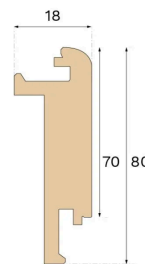

Specification

GENERAL

Type of wood	Oak
Staining	Shadow Brown
Surface finishing	Pro matt lacquer

DIMENSIONS

Length	1000 mm
--------	---------

CLASSIFICATION AND SAFETY

FSC	FSC 100% (SA-COC-001149)
-----	--------------------------

MISC.

Height	80 mm
Depth	18 mm
Compatible versions	Woodura Planks 3.0 (XL, XXL)

Bjelin Sweden AB | bjelin.com | support@bjelin.se | +46-771-101099

Copyright 2025 Bjelin Sweden AB. Weights and dimensions may have minor variations depending on external circumstances. Bjelin reserves the right to deviate from the weight and dimensions in this technical data sheet. Technologies mentioned may be subject to patent protection and invented by Vålinge Innovation AB (www.valinge.se/patents). Use of trademarks herein owned by Bjelin Sweden AB or Vålinge Innovation AB is under license.