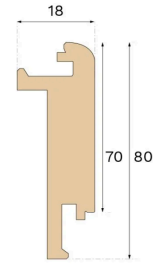

Specification

GENERAL

Type of wood	Oak
Staining	Shadow Brown
Surface finishing	Pro matt lacquer

DIMENSIONS

Length	1000 mm
--------	---------

CLASSIFICATION AND SAFETY

FSC	FSC 100% (SA-COC-001149)
-----	--------------------------

MISC.

Height	80 mm
Depth	18 mm
Compatible versions	Woodura Planks 3.0 (XL, XXL)

Bjelin bjelin.com uk-sales@bjelin.com

Copyright 2025 Bjelin Sweden AB. Weights and dimensions may have minor variations depending on external circumstances. Bjelin reserves the right to deviate from the weight and dimensions in this technical data sheet. Technologies mentioned may be subject to patent protection and invented by Välinge Innovation AB (www.valinge.se/patents). Use of trademarks herein owned by Bjelin Sweden AB or Välinge Innovation AB is under license.