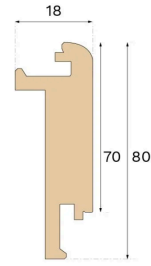

Stair nosing

STAIR NOSE CLOSED STAIRCASE NATURAL OAK 1400 MM

Type of wood
Oak

Staining
Natural

Bjelin's stair nosing enhances the aesthetic appeal of your staircase. For an easy installation, utilise the pre-existing groove on the plank and glue the stair nosing strip in place.

Specification

GENERAL

Type of wood	Oak
Staining	Natural
Surface finishing	Pro matt lacquer

DIMENSIONS

Length	1400 mm
--------	---------

CLASSIFICATION AND SAFETY

FSC	FSC 100% (SA-COC-001149)
-----	--------------------------

MISC.

Height	80 mm
Depth	18 mm
Compatible versions	Woodura Planks 3.0 (XL, XXL)

Bjelin bjelin.com uk-sales@bjelin.com

Copyright 2025 Bjelin Sweden AB. Weights and dimensions may have minor variations depending on external circumstances. Bjelin reserves the right to deviate from the weight and dimensions in this technical data sheet. Technologies mentioned may be subject to patent protection and invented by Vålinge Innovation AB (www.valinge.se/patents). Use of trademarks herein owned by Bjelin Sweden AB or Vålinge Innovation AB is under license.