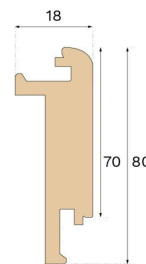

Stair nosing

STAIR NOSE CLOSED STAIRCASE MISTY WHITE OAK 1400 MM

Type of wood
Oak

Staining
Misty White

Bjelin's stair nosing enhances the aesthetic appeal of your staircase. For an easy installation, utilise the pre-existing groove on the plank and glue the stair nosing strip in place.

Specification

GENERAL

Type of wood	Oak
Staining	Misty White
Surface finishing	Pro matt lacquer

DIMENSIONS

Length	1400 mm
--------	---------

CLASSIFICATION AND SAFETY

FSC	FSC 100% (SA-COC-001149)
-----	--------------------------

MISC.

Height	80 mm
Depth	18 mm
Compatible versions	Woodura Planks 3.0 (XL, XXL)

Bjelin Sweden AB | bjelin.com | support@bjelin.se | +46-771-101099

Copyright 2025 Bjelin Sweden AB. Weights and dimensions may have minor variations depending on external circumstances. Bjelin reserves the right to deviate from the weight and dimensions in this technical data sheet. Technologies mentioned may be subject to patent protection and invented by Vålinge Innovation AB (www.valinge.se/patents). Use of trademarks herein owned by Bjelin Sweden AB or Vålinge Innovation AB is under license.