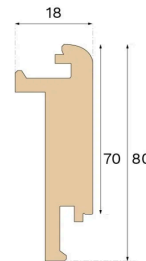

### Specification

#### DIMENSIONS

Length	1400 mm
--------	---------

#### MISC.

Height	80 mm
Depth	18 mm
Compatible versions	Woodura Planks 3.0 (XL, XXL)

**Bjelin** [bjelin.com](http://bjelin.com) [uk-sales@bjelin.com](mailto:uk-sales@bjelin.com)

Copyright 2025 Bjelin Sweden AB. Weights and dimensions may have minor variations depending on external circumstances. Bjelin reserves the right to deviate from the weight and dimensions in this technical data sheet. Technologies mentioned may be subject to patent protection and invented by Vålinge Innovation AB ([www.valinge.se/patents](http://www.valinge.se/patents)). Use of trademarks herein owned by Bjelin Sweden AB or Vålinge Innovation AB is under license.