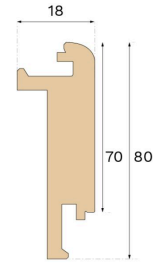

Stair nosing

STAIR NOSE CLOSED STAIRCASE MISTY WHITE OAK 55 IN

Bjelin's stair nosing enhances the aesthetic appeal of your staircase. For an easy installation, utilize the pre-existing groove on the plank and glue the stair nosing strip in place.

Specification

GENERAL

Type of wood	Solid oak
Staining	Misty White
Stained to match	Misty White
Surface finishing	Smooth
Compatible with	Woodura Planks 3.0 (XL, XXL)

DIMENSIONS

Length (ISO 24337)	55 in
Height	80 mm
Height	3 in
Depth	18 mm
Depth (ISO 24337)	0.7 in

CLASSIFICATION AND SAFETY

FSC	FSC 100% (FSC-C140725)