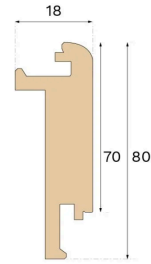

Stair nosing

STAIR NOSE CLOSED STAIRCASE POWDER WHITE OAK 1400 MM

Type of wood
Oak

Staining
Powder White

Bjelin's stair nosing enhances the aesthetic appeal of your staircase. For an easy installation, utilise the pre-existing groove on the plank and glue the stair nosing strip in place.

Specification

GENERAL

Type of wood	Oak
Staining	Powder White
Surface finishing	Pro matt lacquer

DIMENSIONS

Length	1400 mm
--------	---------

CLASSIFICATION AND SAFETY

FSC	FSC 100% (FSC-C140725)
-----	------------------------

MISC.

Height	80 mm
Depth	18 mm
Compatible versions	Woodura Planks 3.0 (XL, XXL)