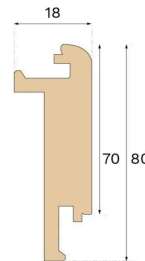

## STAIR NOSE CLOSED STAIRCASE POWDER WHITE OAK 1400 MM

Type of wood  
Oak

Staining  
Powder White

Bjelin's stair nosing enhances the aesthetic appeal of your staircase. For an easy installation, utilise the pre-existing groove on the plank and glue the stair nosing strip in place.

### Specification

#### DIMENSIONS

Length	1400 mm
--------	---------

#### MISC.

Height	80 mm
Depth	18 mm
Compatible versions	Woodura Planks 3.0 (XL, XXL)