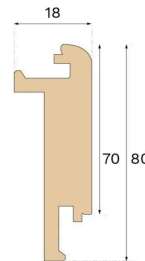

Stair nosing

STAIR NOSE CLOSED STAIRCASE EARTH GREY OAK 1400 MM

Type of wood
Oak

Staining
Earth Grey

Bjelin's stair nosing enhances the aesthetic appeal of your staircase. For an easy installation, utilise the pre-existing groove on the plank and glue the stair nosing strip in place.

Specification

GENERAL

Type of wood	Oak
Staining	Earth Grey
Surface finishing	Pro matt lacquer

DIMENSIONS

Length	1400 mm
--------	---------

CLASSIFICATION AND SAFETY

FSC	FSC 100% (SA-COC-001149)
-----	--------------------------

MISC.

Height	80 mm
Depth	18 mm
Compatible versions	Woodura Planks 3.0 (XL, XXL)

Bjelin bjelin.com uk-sales@bjelin.com

Copyright 2025 Bjelin Sweden AB. Weights and dimensions may have minor variations depending on external circumstances. Bjelin reserves the right to deviate from the weight and dimensions in this technical data sheet. Technologies mentioned may be subject to patent protection and invented by Välinge Innovation AB (www.valinge.se/patents). Use of trademarks herein owned by Bjelin Sweden AB or Välinge Innovation AB is under license.