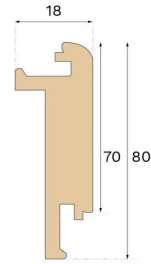

Stair nosing

STAIR NOSE CLOSED STAIRCASE TERRA BROWN OAK 1400 MM

Type of wood
Oak

Staining
Terra Brown

Bjelin's stair nosing enhances the aesthetic appeal of your staircase. For an easy installation, utilise the pre-existing groove on the plank and glue the stair nosing strip in place.

Specification

GENERAL

Type of wood	Oak
Staining	Terra Brown
Surface finishing	Pro matt lacquer

DIMENSIONS

Length	1400 mm
--------	---------

CLASSIFICATION AND SAFETY

FSC	FSC 100% (SA-COC-001149)
-----	--------------------------

MISC.

Height	80 mm
Depth	18 mm
Compatible versions	Woodura Planks 3.0 (XL, XXL)

Bjelin bjelin.com uk-sales@bjelin.com

Copyright 2025 Bjelin Sweden AB. Weights and dimensions may have minor variations depending on external circumstances. Bjelin reserves the right to deviate from the weight and dimensions in this technical data sheet. Technologies mentioned may be subject to patent protection and invented by Valinge Innovation AB (www.valinge.se/patents). Use of trademarks herein owned by Bjelin Sweden AB or Valinge Innovation AB is under license.